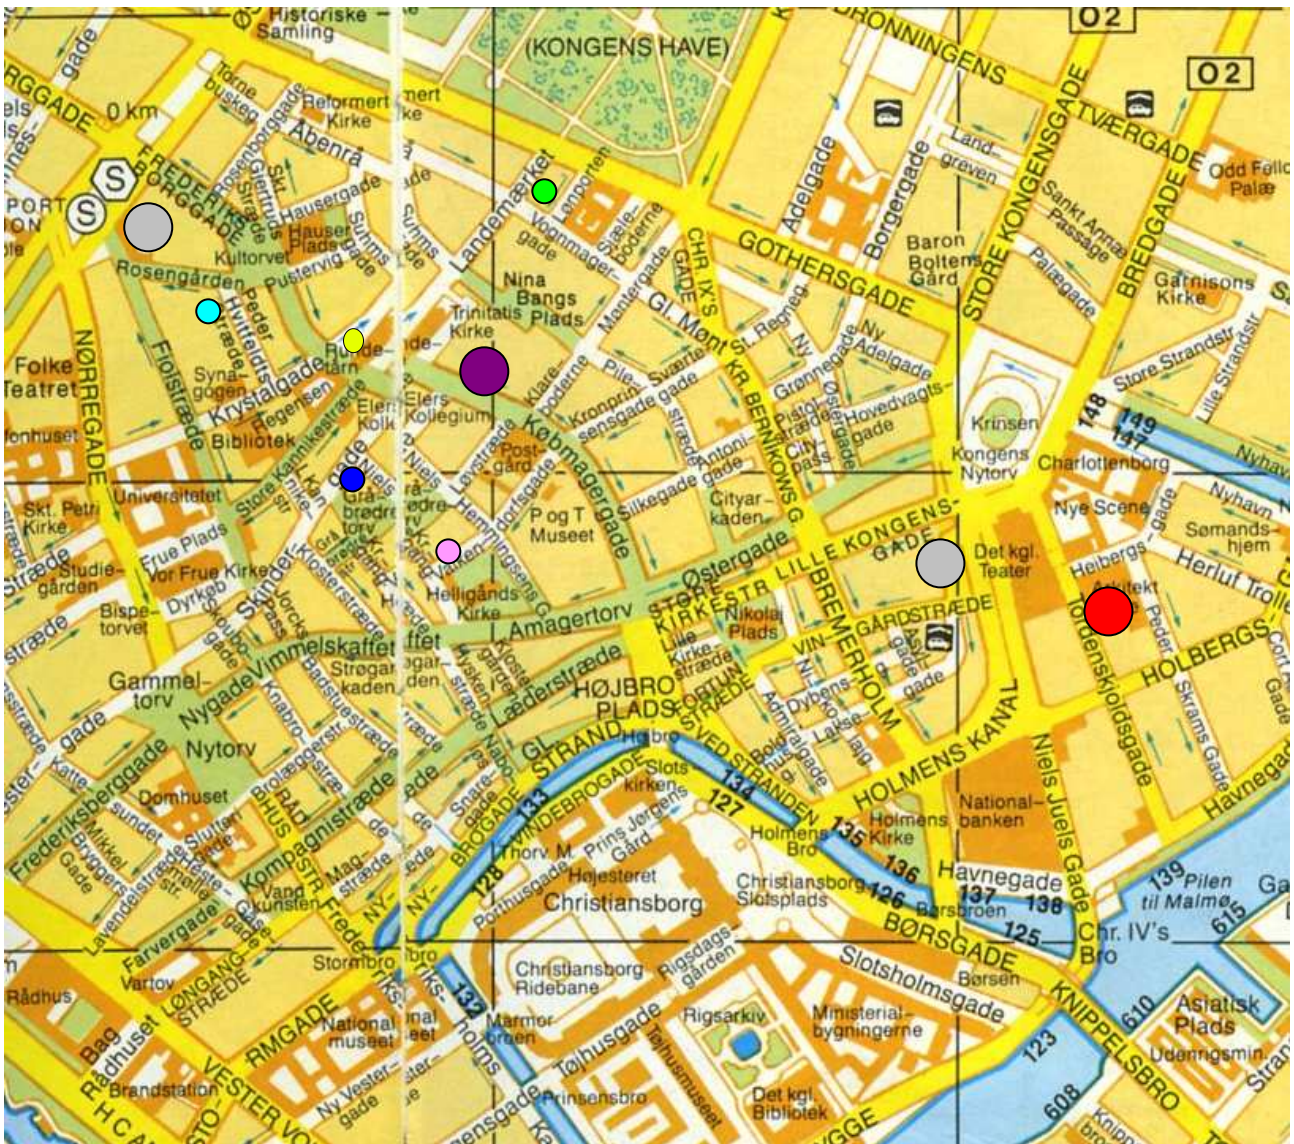

TRANSFORMATIONS OF DISCOURSE

14-17 JUNE 2007

Map of conference locations

-  HOTEL OPERA, Tordenskjoldsgade 15
-  THE THEOLOGICAL FACULTY, Købmagergade 46
-  METRO. By Frederiksborggade: *Nørreport*; by Det kgl. Teater: *Kgs. Nytorv*
-  RESTAURANT PEDER OXE, Gråbrødre Torv
-  RESTAURANT SULT, Cinemateket, Vognmagergade 8B
-  EL TAPEO, Peder Hvidtfeldts Stræde 15
-  RESTAURANT PASTA BASTA, Valkendorfsstræde 22
-  RUNDETÅRN